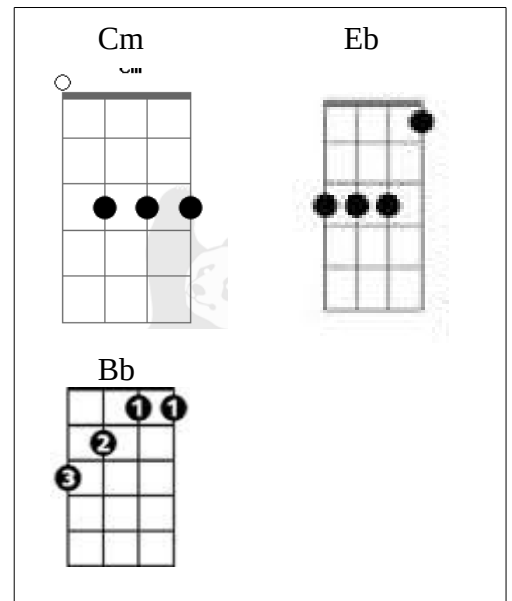

Jolene **Youtube** <https://www.youtube.com/watch?v=Ym12hnB7oZo>

See tutorial at: <https://www.youtube.com/watch?v=HcIlieq96ao>

(Original key = E flat major/C minor)

(Easy strumming pattern = D D d u d u)

Cm Eb Bb Cm
Jolene, Jolene, Jolene, Jolene
Bb Cm
I'm begging of you please don't take my man
Cm Eb Bb Cm
Jolene, Jolene, Jolene, Jolene
Bb Cm
Please don't take him just because you can

Cm Eb
Your beauty is beyond compare
Bb Cm
With flaming locks of auburn hair
Bb Cm
With ivory skin and eyes of emerald green

Cm Eb
Your smile is like a breath of spring
Bb Cm
Your voice is soft like summer rain
Bb Cm
And I cannot compete with you, Jolene

Cm Eb
He talks about you in his sleep
Bb Cm
There's nothing I can do to keep
Bb Cm
From crying when he calls your name, Jolene

Eb
And I can easily understand
Bb Cm
How you could easily take my man
Bb Cm
But you don't know what he means to me, Jolene

Cm Eb Bb Cm
Jolene, Jolene, Jolene, Jolene
Bb Cm
I'm begging of you please don't take my man
Cm Eb Bb Cm
Jolene, Jolene, Jolene, Jolene
Bb Cm
Please don't take him just because you can