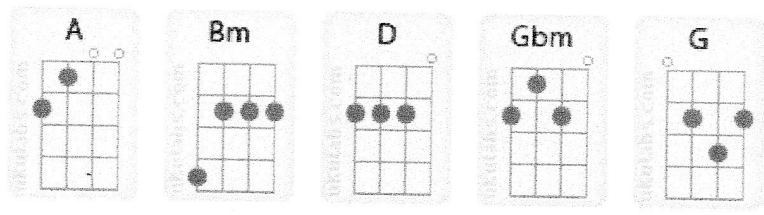

Title	Hey There Delilah
Artist	Plain White T's
Album	Hey There Delilah single

Intro -x2-:

```

      D                      Gbm
xA|-----0---0---0---0---0---0---0---0---0---0---|
xE|-----2---2---2---2---2---2---2---2---2---2---|
xC|--2---2---2---2---2---1---1---1---1---1---1---|
xG|-----0---0---0---0---0---0---0---0---0---0---|

```

Ab = G#
 Bb = A#
 Db = C#
 Eb = D#
 Gb = F#

Verse:

```

D                      Gbm
Hey there Delilah, What's it like in New York City?
      D                      Gbm
I'm a thousand miles away, But girl tonight you look so pretty,
      Bm  G                      A                      Bm
Yes you do, Time Square can't shine as bright as you,
      A
I swear it's true.
D                      Gbm
Hey there Delilah, Don't you worry about the distance,
      D                      Gbm
I'm right there if you get lonely, Give this song another listen,
      Bm  G                      A                      Bm
Close your eyes, Listen to my voice it's my disguise,
      A
I'm by your side.