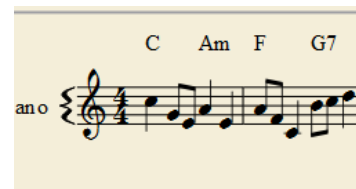

# All I Have to Do Is Dream

--3-----0-----2-3-5---  
 ---3-0---0---1-----  
 -----0-----  
 -----2-----

Riff for verse  
 or intro!

Intro: C Am F G7 X 2

C Am F G7 C Am F G7  
 Dreeeeeeeam, dream, dream, dream, dreeeeeeeam, dream, dream, dream

C Am F G7 C Am F G7  
 When I want you in my arms, when I want you and all your charms

C Am F G7 C Am F G7  
 Whenever I want you all I have to do is dream, dream, dream, dream

C Am F G7 C Am F G7  
 When I feel blue in the night and I need you to hold me tight,